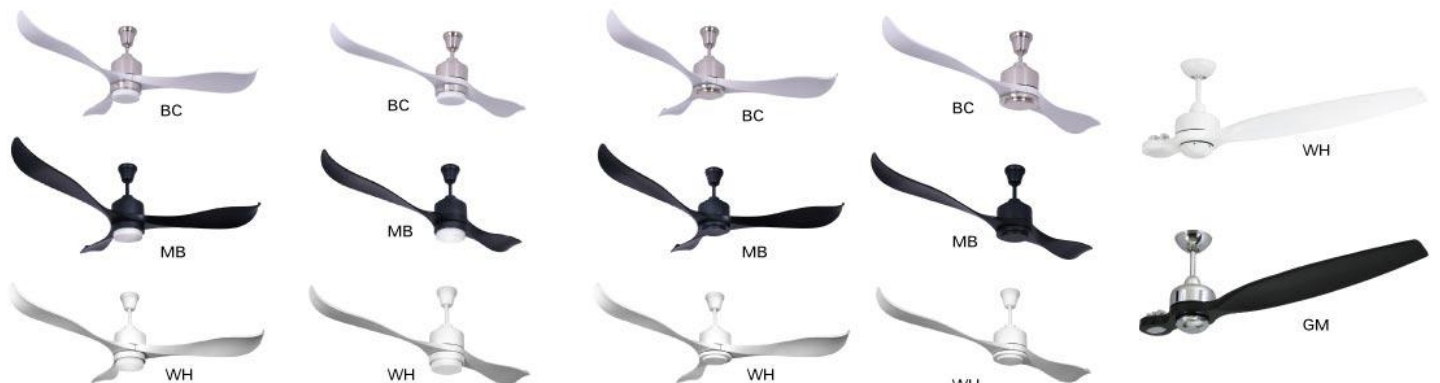

E TRINITY LED / E DUO LED
*56" Ceiling Fan
*DC Motor - Size 165 (5 Yrs Warranty)
*Max Air delivery
*3D Double Angle ABS Blade

RM 1,747

E TRINITY / E DUO
*56" Ceiling Fan
*DC Motor - Size 165 (5 Yrs Warranty)
*Max Air delivery
*3D Double Angle ABS Blade

RM 1,613

THE ONE T072
*72" Ceiling Fan
*Super 188mm motor
*3D Double Angle ABS Blade
*Frequency remote

RM 1,221

* Remarks : Price are subject to change without prior notice